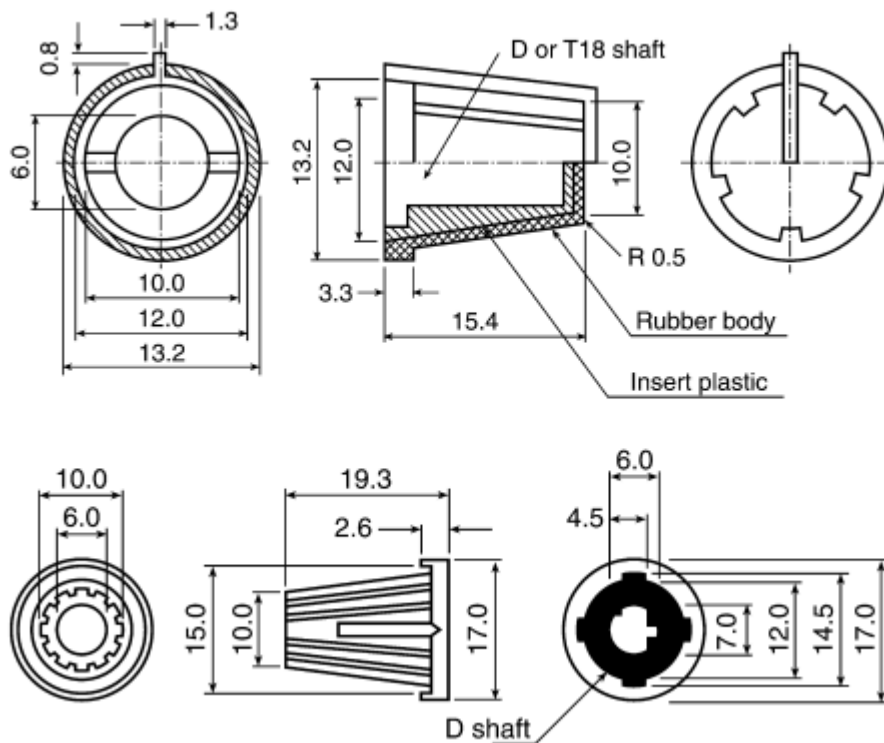

Datasheet

Dimensions: mm

Specifications

Body Colour: Black

Indicator Colour: Black, White

Knob Diameter: 13mm

Knob Height: 15mm

Knob Type: Push On Knob

Shaft Size: 6.4mm