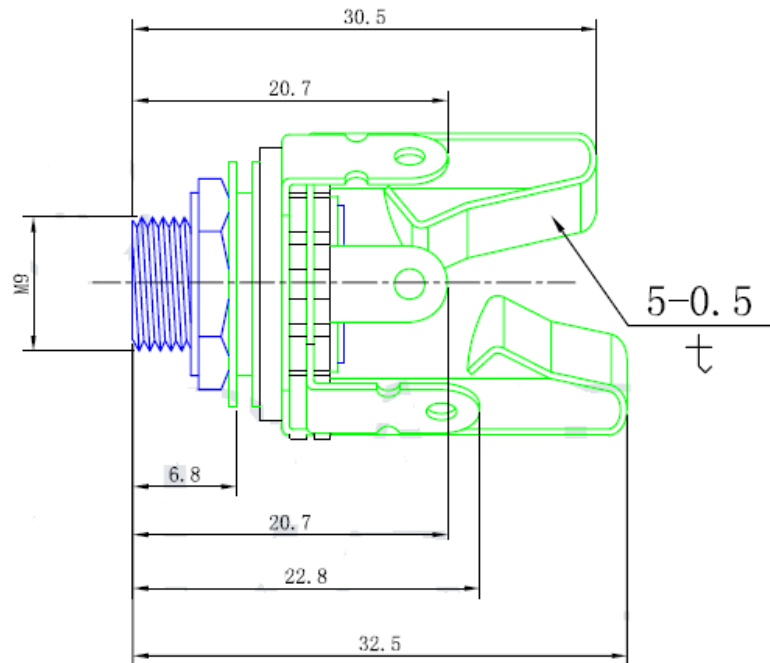

NOTES

1. MATERIALS:

- BUSHING - COPPER ALLOY, NICKEL PLATED
- TIP SPRING - PLATED SILVER
- SLEENE TERMINAL - COPPER ALLOY, SILVER PLATED
- INSULATING WASHERS - PLASTIC
- JACK WASHER - STEEL, NICKEL PLATED
- HEX NUT - COPPER ALLOY, NICKEL PLATED
- MOUNTING WASHER - STEEL, NICKEL PLATED

安装尺寸

Dimension in mm